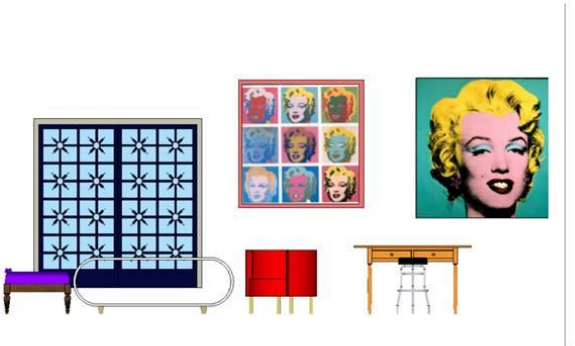

Retro Style bedroom Interior