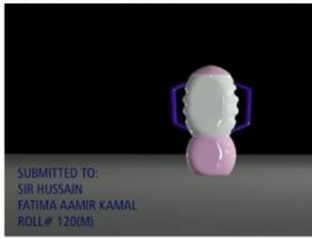

GENDER DISTINCTION APPEAL

BABY BANED FORM

SIZE COULD BE TRAVELLED WITH

ENOUGH WATER FOR 24 HOURS

EXCITING WHY FOR A REALIGER LIFE STYLE

PRODUCT IS A REQUIREMENT FOR FAMILIES

DRIB

DRIB IS DERIVED FROM DRINKING, DRAWING AND BUILDING. BLUE AND PINK APPEALING TO BOTH GENDERS