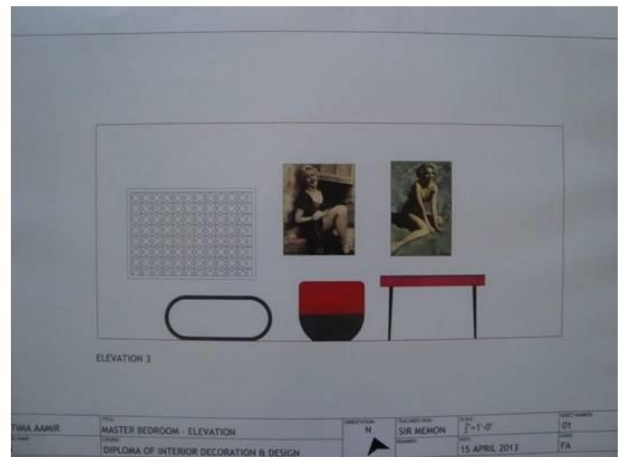

HAPPY RAMAZAN

May this Ramazan you
learn the lifelong
lesson of restrain and
refresh your system