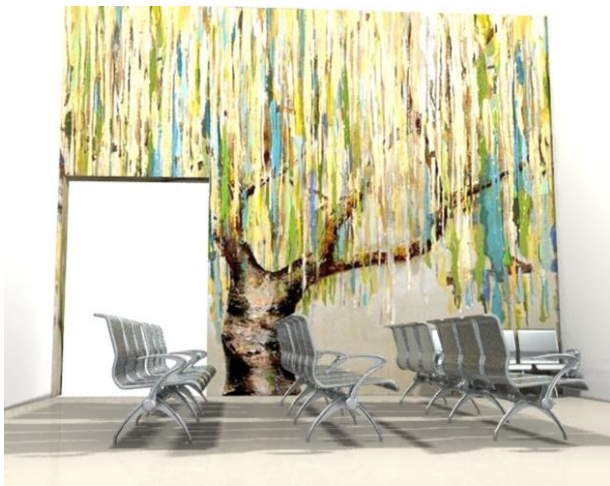

GANGA RAM HOSPITAL CLINIC RENOVATION

Blends - Design and Decor Consultants
25 A/1 3rd Floor, House, Davis, Davis Road, Lahore, Pakistan
92 (042) 36287757 blendsdesign.com info@blends.space