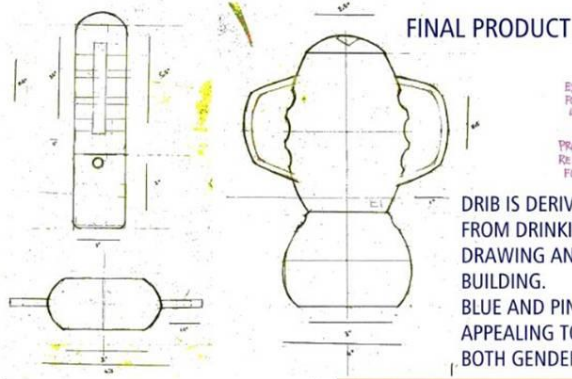

FORM APPEALS TO CHILDREN

APPEALS TO BOYS & GIRLS

PROMOTES CREATIVITY

SOLID PLASTIC WILL NOT BREAK

GENDER DISTINCTION APPEAL

BABY BANED FORM

SIZE COULD BE TRAVELLED WITH

ENOUGH WATER FOR 24 HOURS

EXCITING WHY FOR A REALIGER LIFE STYLE

PRODUCT IS A REQUIREMENT FOR FAMILIES

DRIB

DRIB IS DERIVED FROM DRINKING, DRAWING AND BUILDING. BLUE AND PINK APPEALING TO BOTH GENDERS