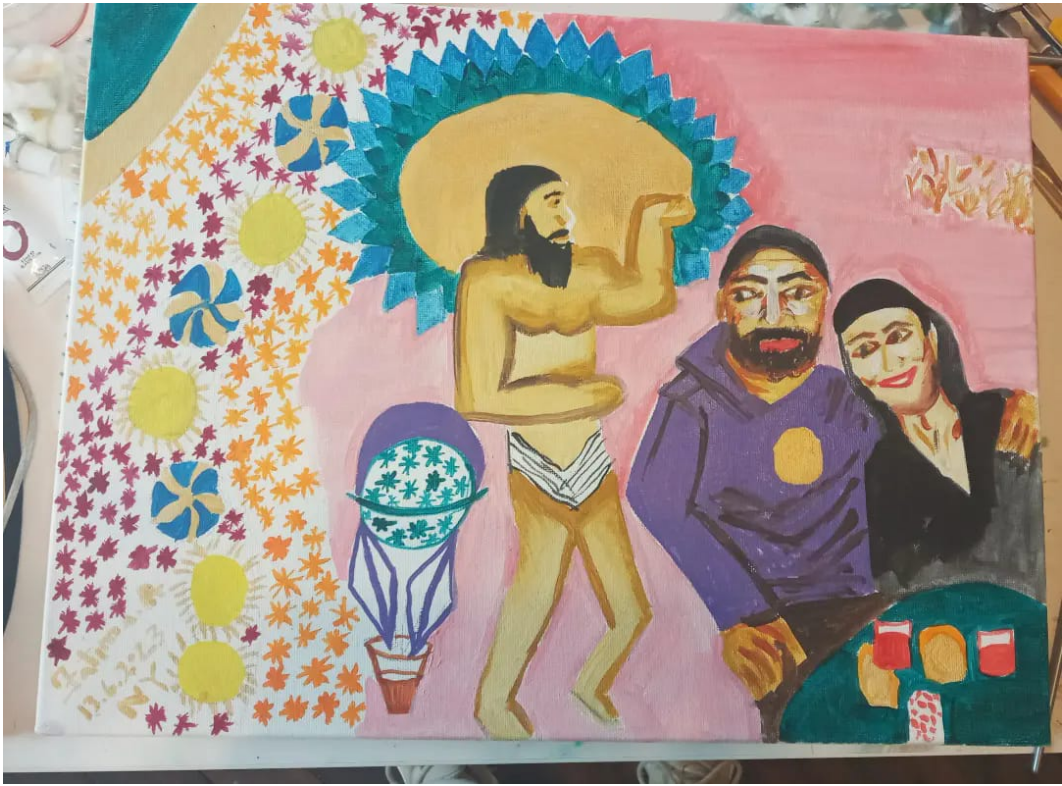

Dr. Fatima Aamir Kamal's Portfolio

Portrait of Sophia, my daughter, in impression style learned by making reproductions of Claude Monet's work. Oil on Canva, PhD thesis work, 2025

CLAUDE MONET'S SUNRISE
REPRODUCTION
IMPRESSIONISM

PINK BLOUSE

56237

7000 rs

Art residency at Arts, Letters and Numbers, US in 2023

Coffee table inspired by French culture, the polish is chalk finish on MDF and solid wood, part of my PhD thesis work, 2025

Reproduction of Water lilies by Claude Monet, 2025

Face covering inspired by French Beret to protect women in Pakistan from diseases and promote modesty with fashionable designs.

PhD thesis work
2025

Portrait of Abraham, my son, in impressionism style learned by making reproduction of Claude Monet's work. Oil on Canvas, PhD work at Altantic International University, 2025

Coffee Table

This coffee table is inspired by the city of Toronto. The form of the table represents movement and the pattern & colours on the surface represent sub-cultures, how the city changes from dawn till night time. The form of the table makes space to store everyday necessities while it is being used as a coffee table.