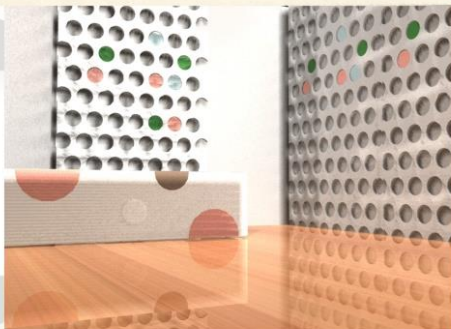

GANGA RAM HOSPITAL CLINIC RENOVATION

Blends - Design and Decor Consultants
25 A/1 3rd Floor, House, Davis, Davis Road, Lahore, Pakistan
92 (042) 36287757 blendsdesign.com info@blends.space